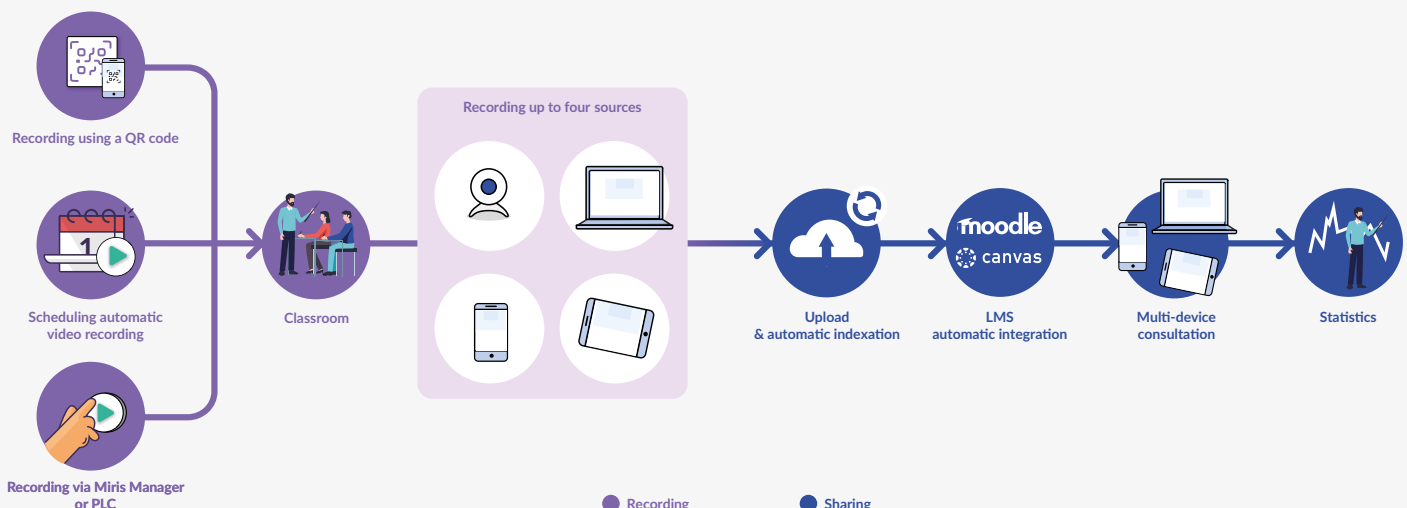

Miris Netcapture

Miris Netcapture is a professional cloud video recording solution.

Install the Netcapture software on a dedicated or virtual server to capture up to 4 synchronised audiovisual sources via the network.

No need for unnecessary hardware! Miris Netcapture gives eyes, ears and memory to every room on a campus equipped with capture devices without compromising quality.

Schedule or start recordings when you're ready from the **Miris Manager** control interface or an in-room PLC. Supervise audio and video remotely in real time.

Automate your workflow to save time

Classroom

The content, audio and video streams are transferred over the network.

Netcapture Server

Miris Netcapture gathers and synchronizes all sources into a single video.

Miris Netcapture is installed on site, on dedicated or virtual servers.

Nudgis

The video is published on UbiCast's Nudgis video platform, hosted on your network or in the cloud, and integrated with your LMS via LTI.